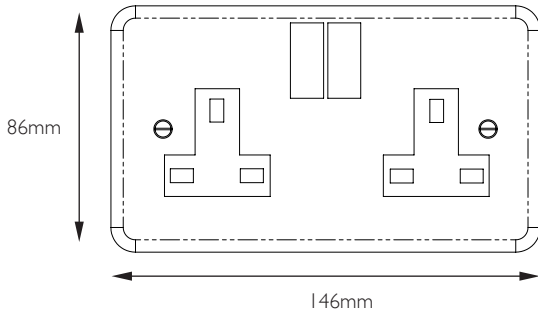

ENHANCED DECORATIVE

EN2SO

FINISH	TRIM
SS	B G W
PC	B G W
BN	B
New MB	B
New AB	B

EN2SOPCB

2 GANG 13 AMP DP SWITCHED SOCKET
146x86x7mm

- We have added Matt Black & Antique Brass
- Trim colours in Black, grey & white.
- Grid plate options 1,2,3,4,6,8,9 and 12 gang
- 25 year guarantee
- Available in 5 finishes

Minimum Mounting Depth

25mm

Input Voltage

Mains 230V 50Hz

Maximum Load

13A

Construction

Stainless Steel, Polycarbonate, Brass, Silver